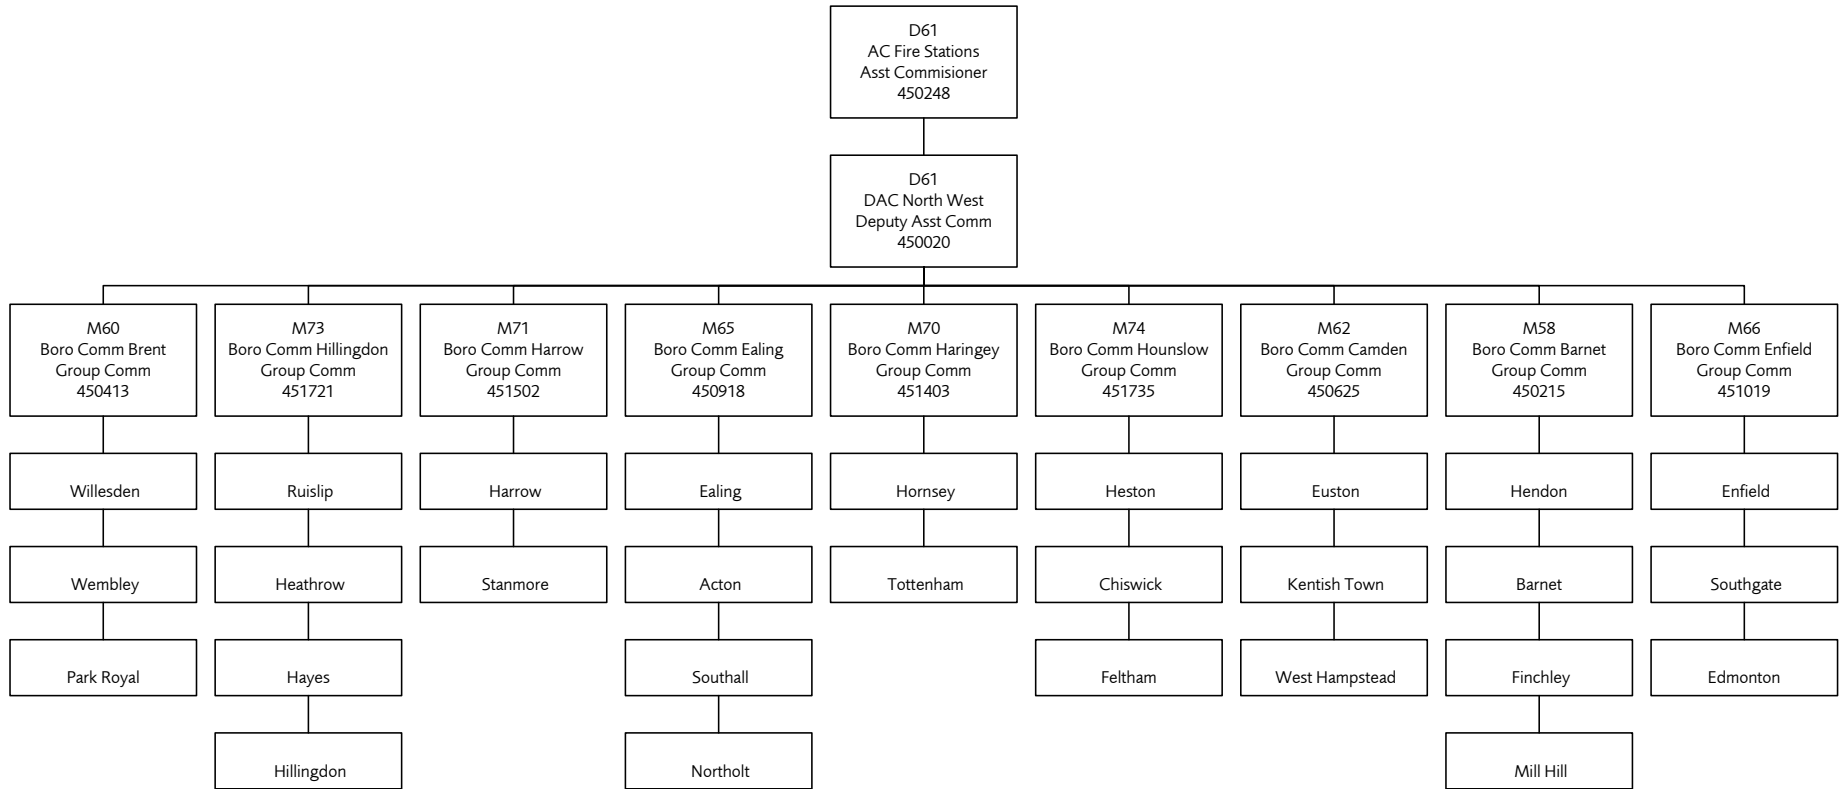

Directorate of Operational Delivery

Fire Stations

North East Area

FILENAME: D61/M63/M75/M68/M82/M86/M57/M87/M81/M72
 EFFECTIVE DATE: OCTOBER 19
 AUTHORISATION: MR
 UPDATED: OCTOBER 19

Directorate of Operational Delivery

Fire Stations

North West Area

FILENAME: D61//M60/M73/M71/M65/M70/M74/M62/M58/M66
 EFFECTIVE DATE: OCTOBER 19
 AUTHORISATION: MR
 UPDATED: OCTOBER 19

Directorate of Operational Delivery

Fire Stations

South East Area

Directorate of Operational Delivery

Fire Stations

South West Area

FILENAME:D61/M76/M80/M83/M88/M69/M78/M77/M89
 EFFECTIVE DATE: NOVEMBER 19
 AUTHORISATION: ECV115
 UPDATED: NOVEMBER 19

Directorate of Operational Delivery