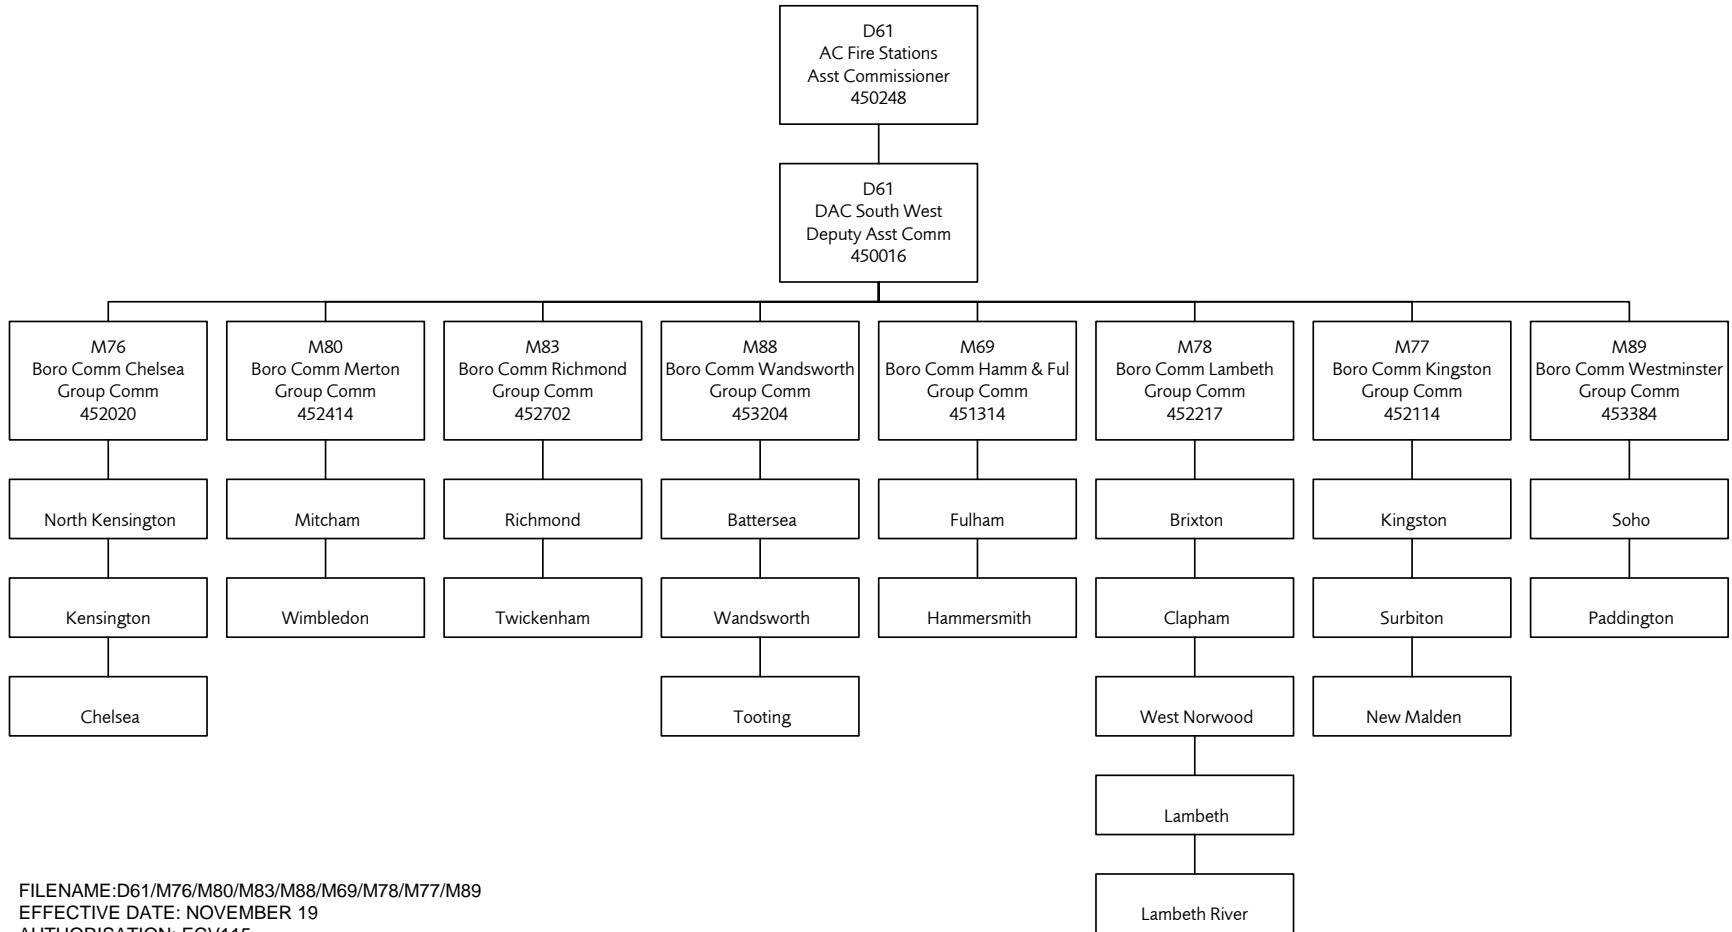

Directorate of Operational Delivery

Fire Stations

North East Area

FILENAME: D61/M63/M75/M68/M82/M86/M57/M87/M81/M72
 EFFECTIVE DATE: OCTOBER 19
 AUTHORISATION: MR
 UPDATED: OCTOBER 19

Directorate of Operational Delivery

Fire Stations

North West Area

FILENAME: D61//M60/M73/M71/M65/M70/M74/M62/M58/M66
 EFFECTIVE DATE: OCTOBER 19
 AUTHORISATION: MR
 UPDATED: OCTOBER 19

Directorate of Operational Delivery

Fire Stations

South East Area

Directorate of Operational Delivery

Fire Stations

South West Area

FILENAME:D61/M76/M80/M83/M88/M69/M78/M77/M89
 EFFECTIVE DATE: NOVEMBER 19
 AUTHORISATION: ECV115
 UPDATED: NOVEMBER 19

Directorate of Operational Delivery