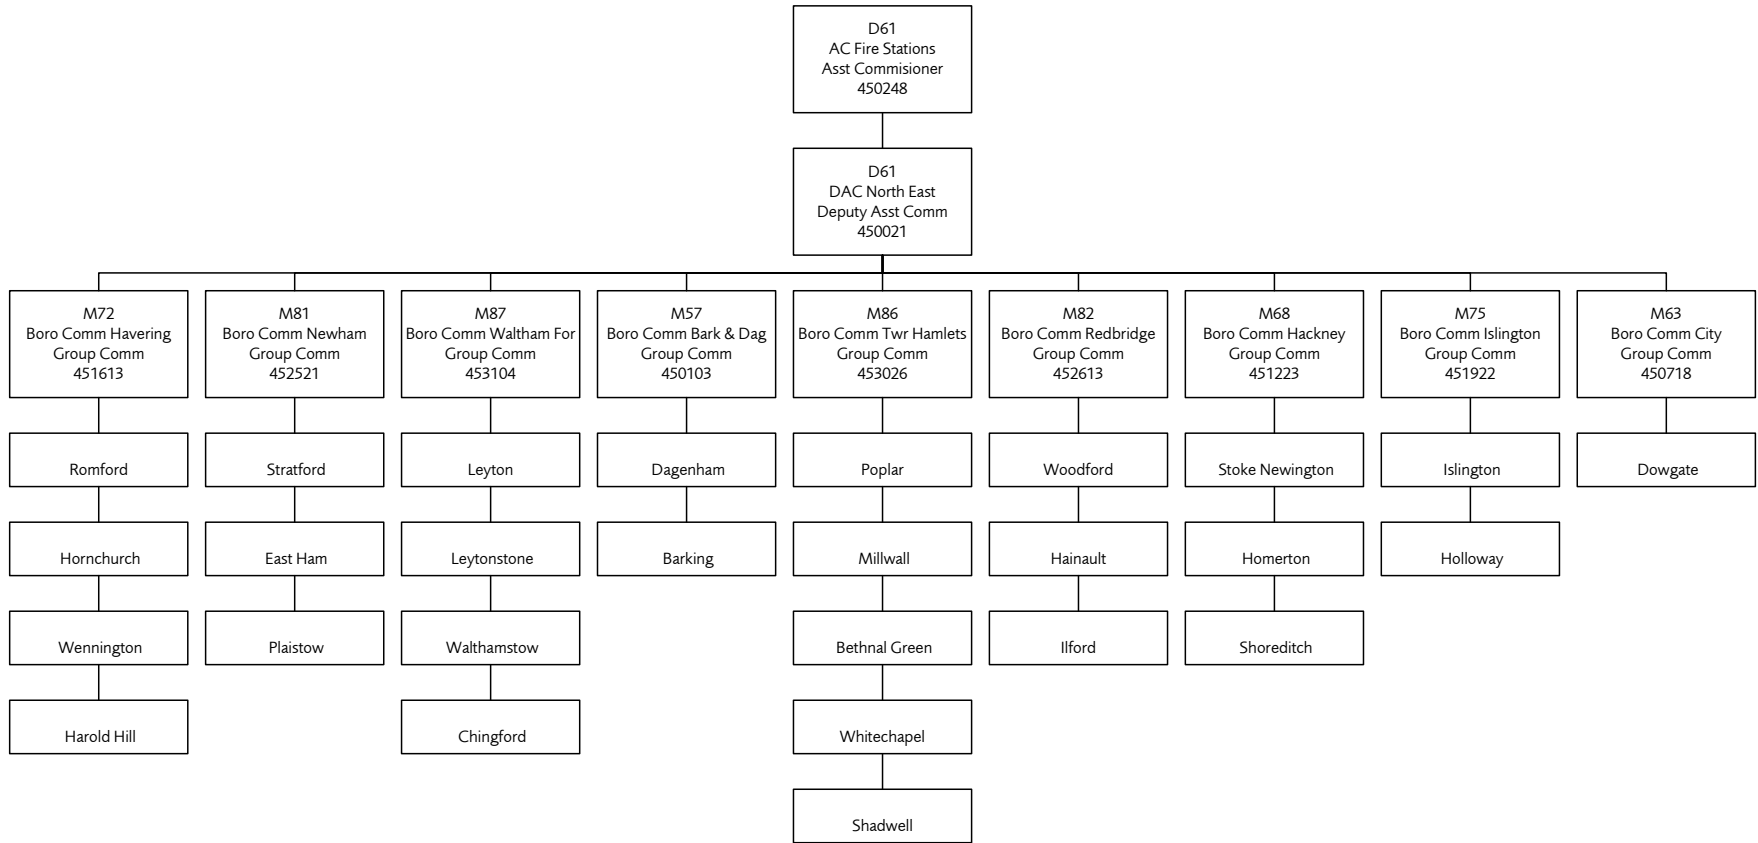

Directorate of Operational Delivery

Fire Stations

North East Area

FILENAME: D61/M63/M75/M68/M82/M86/M57/M87/M81/M72
 EFFECTIVE DATE: OCTOBER 19
 AUTHORISATION: MR
 UPDATED: OCTOBER 19

Directorate of Operational Delivery

Fire Stations

North West Area

FILENAME: D61//M60/M73/M71/M65/M70/M74/M62/M58/M66
 EFFECTIVE DATE: OCTOBER 19
 AUTHORISATION: MR
 UPDATED: OCTOBER 19

Directorate of Operational Delivery

Fire Stations

South East Area

Directorate of Operational Delivery

Fire Stations

South West Area

FILENAME:D61/M76/M80/M83/M88/M69/M78/M77/M89
 EFFECTIVE DATE: NOVEMBER 19
 AUTHORISATION: ECV115
 UPDATED: NOVEMBER 19

Directorate of Operational Delivery