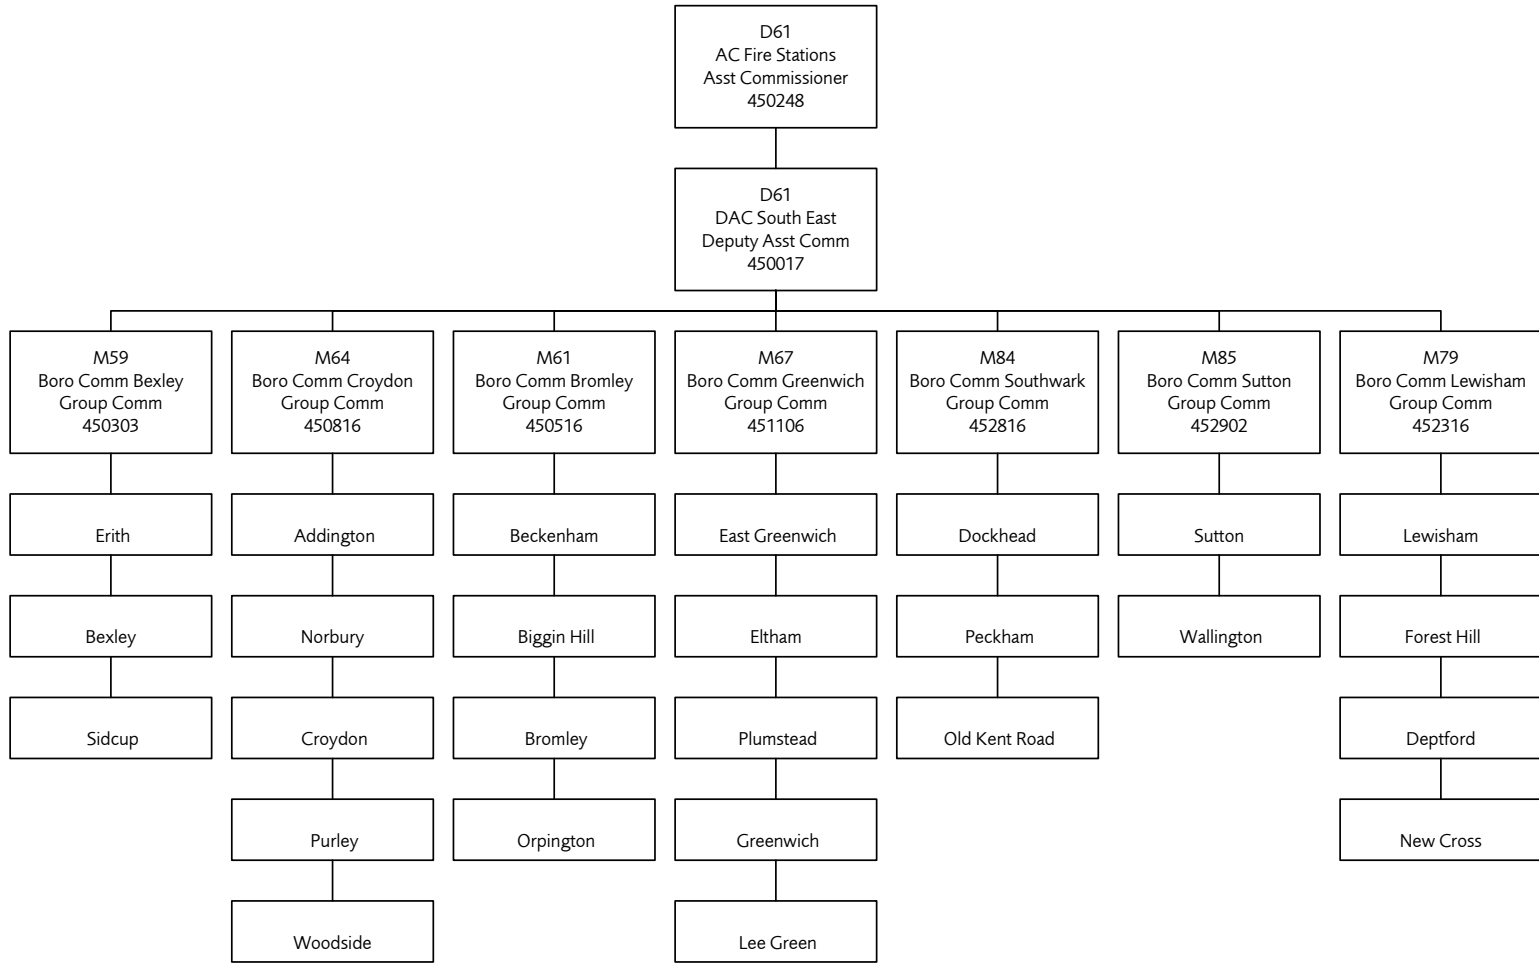

Directorate of Operational Delivery

Fire Stations

North East Area

FILENAME: D61/M63/M75/M68/M82/M86/M57/M87/M81/M72
 EFFECTIVE DATE: OCTOBER 19
 AUTHORISATION: MR
 UPDATED: OCTOBER 19

Directorate of Operational Delivery

Fire Stations

North West Area

FILENAME: D61//M60/M73/M71/M65/M70/M74/M62/M58/M66
 EFFECTIVE DATE: OCTOBER 19
 AUTHORISATION: MR
 UPDATED: OCTOBER 19

Directorate of Operational Delivery

Fire Stations

South East Area

Directorate of Operational Delivery

Fire Stations

South West Area

FILENAME:D61/M76/M80/M83/M88/M69/M78/M77/M89
 EFFECTIVE DATE: NOVEMBER 19
 AUTHORISATION: ECV115
 UPDATED: NOVEMBER 19

Directorate of Operational Delivery