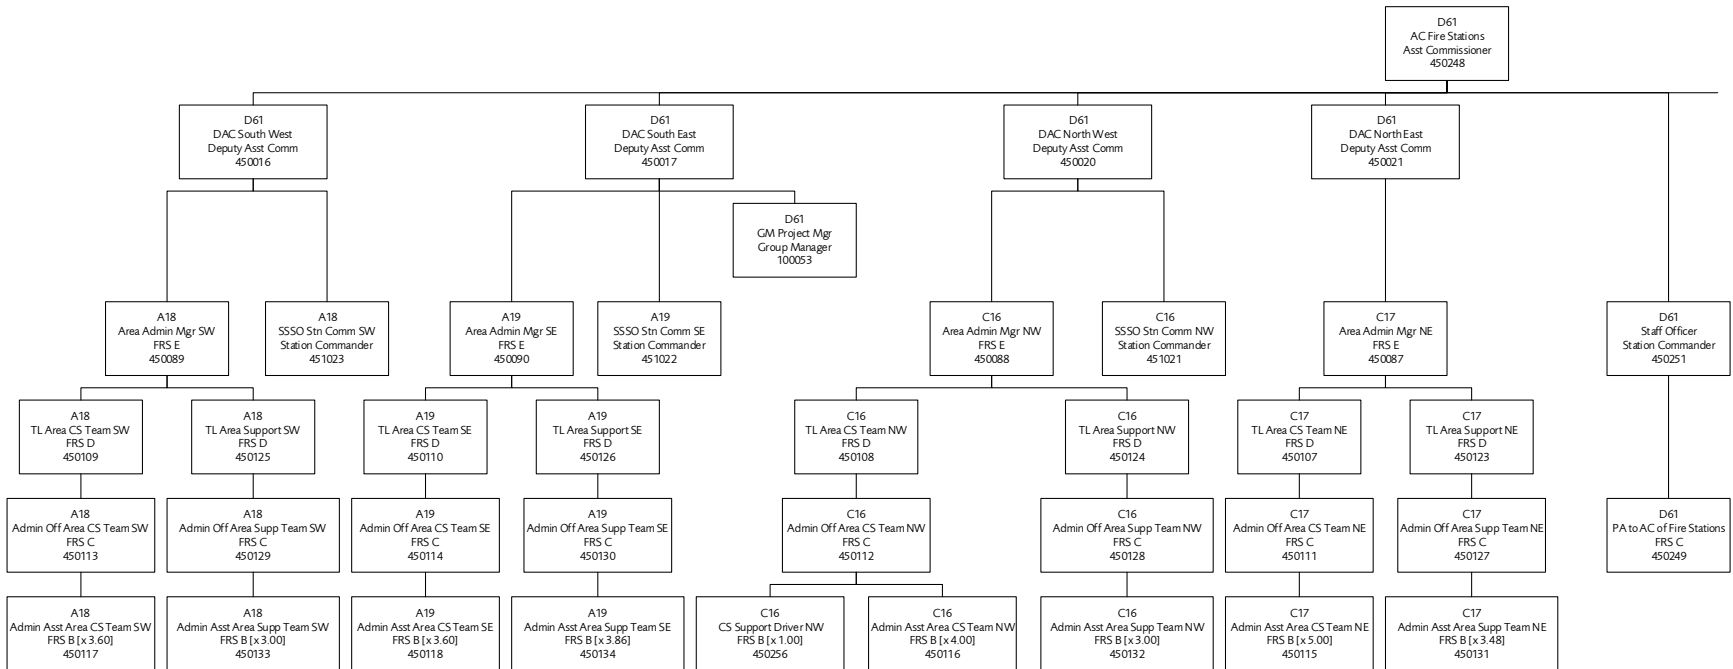

Fire Stations

North West Area

FILENAME: D61//M60/M73/M71/M65/M70/M74/M62/M58/M66
 EFFECTIVE DATE: OCTOBER 19
 AUTHORISATION: MR
 UPDATED: OCTOBER 19

Directorate of Operational Delivery

Fire Stations

South East Area

Directorate of Operational Delivery

Fire Stations

South West Area

FILENAME:D61/M76/M80/M83/M88/M69/M78/M77/M89
 EFFECTIVE DATE: NOVEMBER 19
 AUTHORISATION: ECV115
 UPDATED: NOVEMBER 19

Directorate of Operational Delivery

Fire Stations

Fire Stations Management & Area Admin Teams

FILENAME: A18/A19/C16/C17/D61
 EFFECTIVE DATE: APRIL 21
 AUTHORISATION: MR
 UPDATED: APRIL 21

Directorate of Operational Delivery

Fire Stations

Central Operations