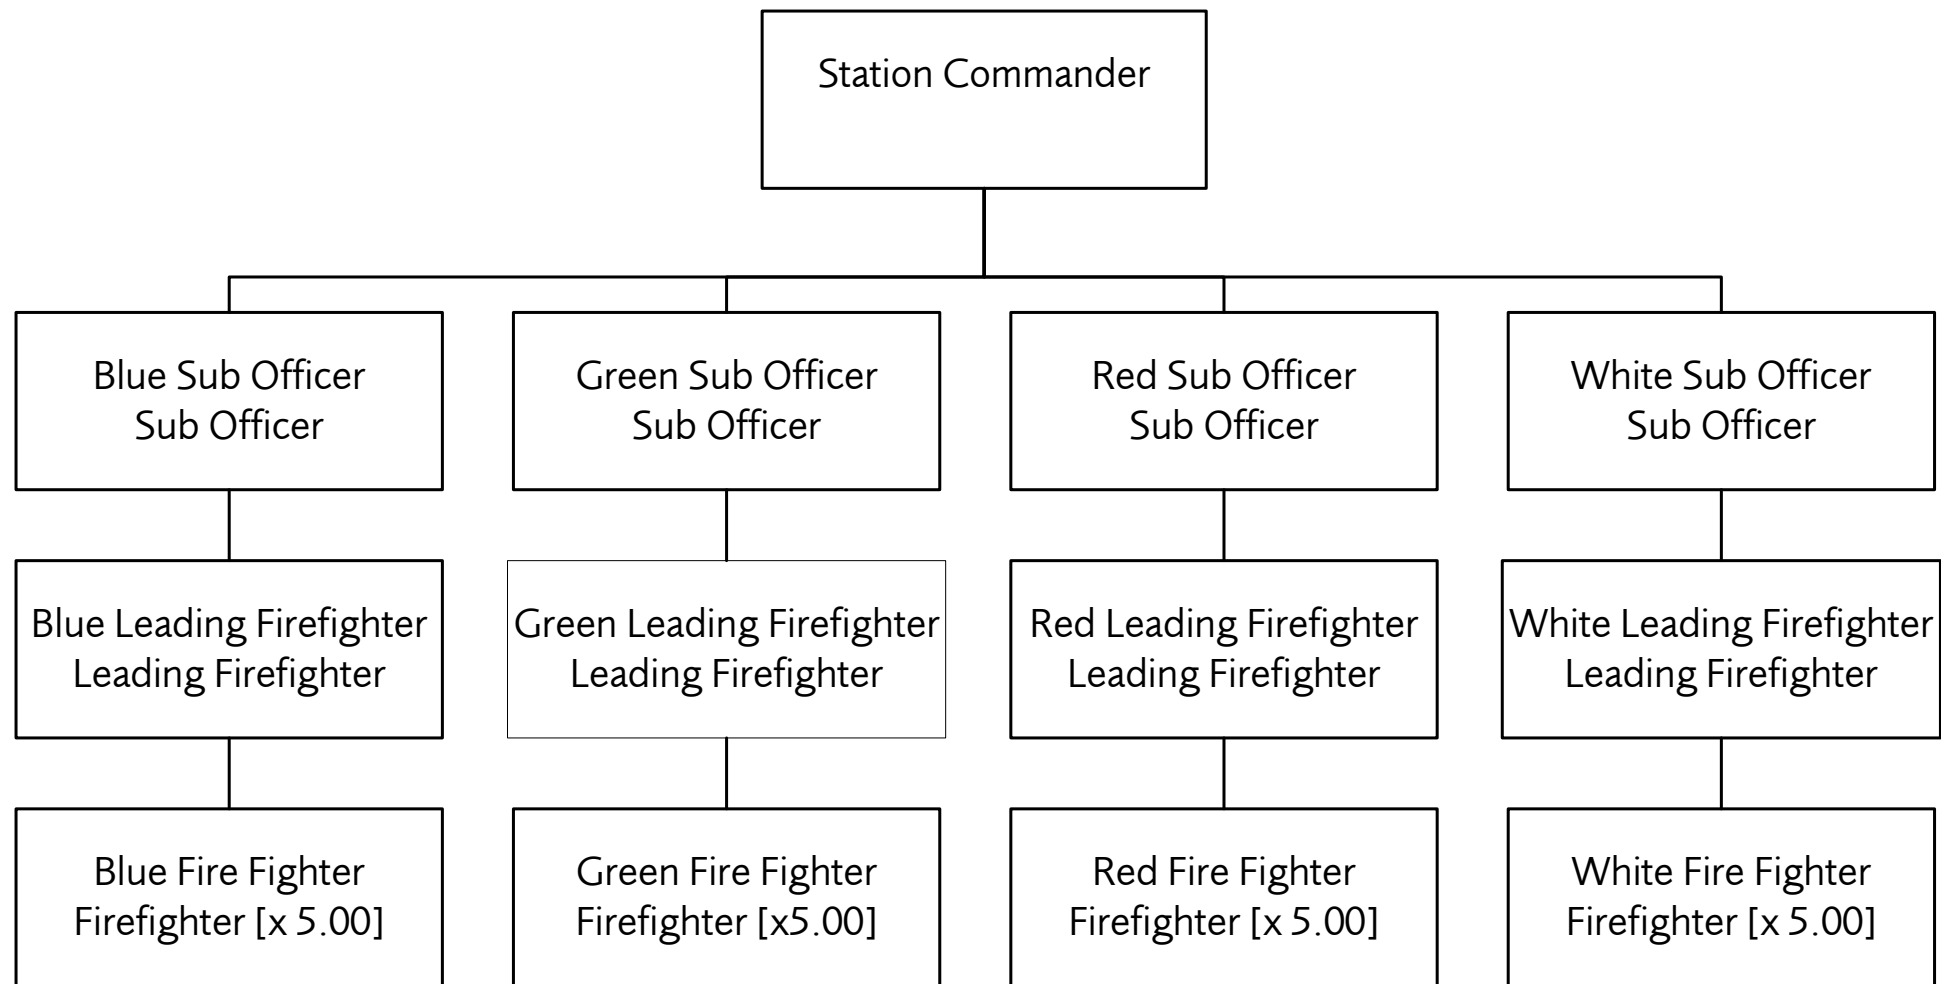

# Fire Station with 1 Fire Engine

The above structure applies to the following stations with 1 fire engine:

Acton, Biggin Hill, Chingford, Chiswick, Deptford, Dockhead, Dowgate, Eltham, Erith, Fulham, Hainault, Harold Hill, Harrow, Heathrow, Holloway, Hornchurch, Kensington, Leyton, Leytonstone, Mill Hill, Millwall, Mitcham, New Cross, New Malden, Peckham, Purley, Richmond, Romford, Shadwell, Shoreditch, Southgate, Surbiton, Wallington, Whitechapel, Willesden and Woodside.